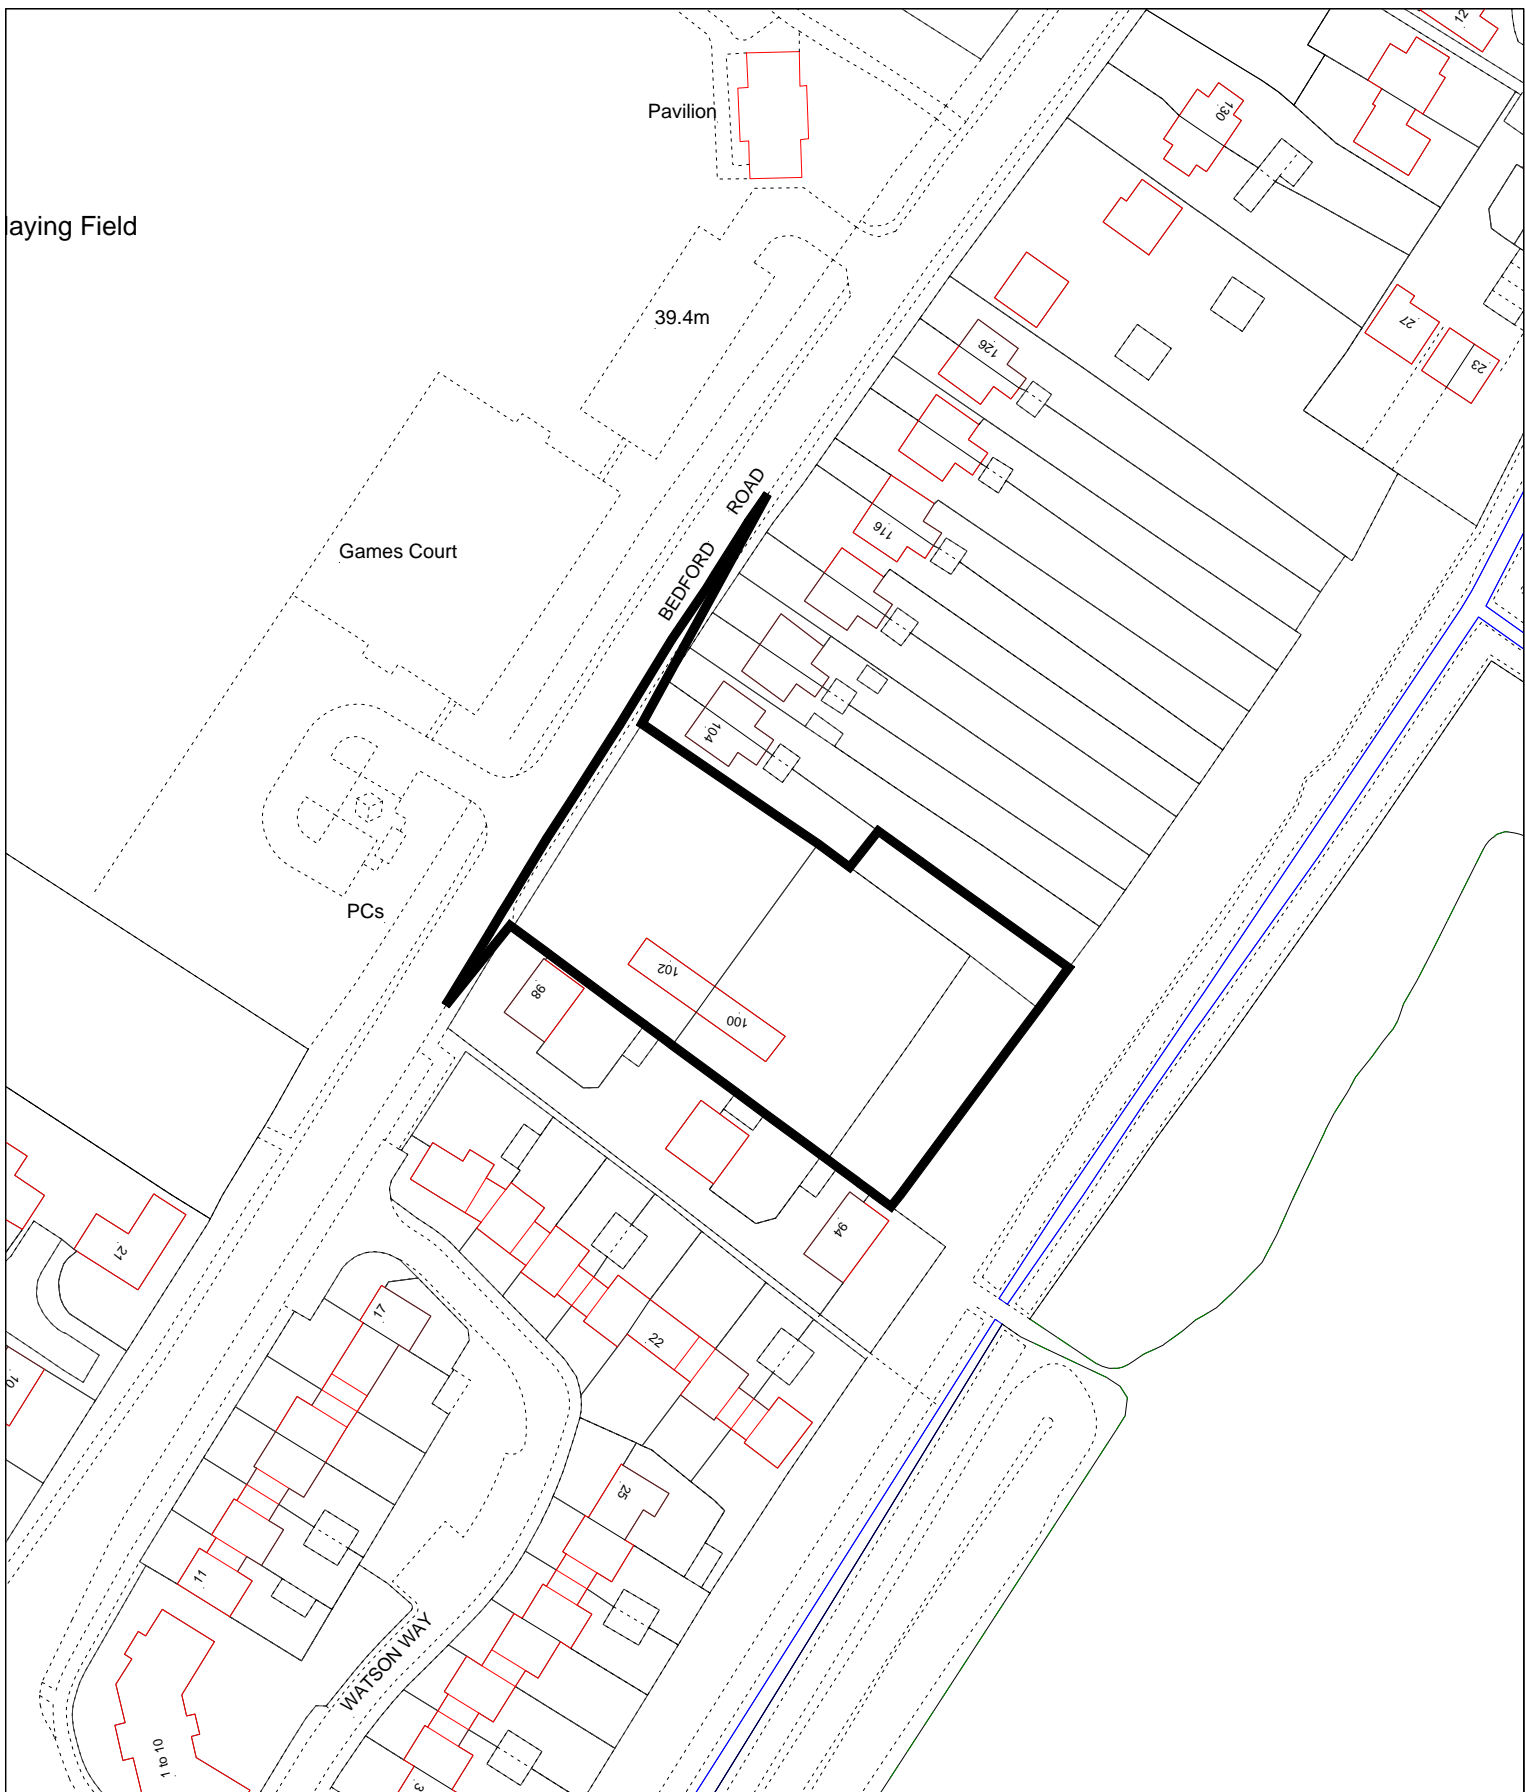

Playing Field

Pavilion

39.4m

Games Court

BEDFORD ROAD

PCs

© Crown Copyright. All rights reserved.
Central Bedfordshire Council
Licence No. 100049029 (2009)

Date: 06:July:2010

Map Sheet No

Application No.
CB/09/06175/Full

Scale: 1:1250

Land at 100 & 102 Bedford Road, Marston Moretaine